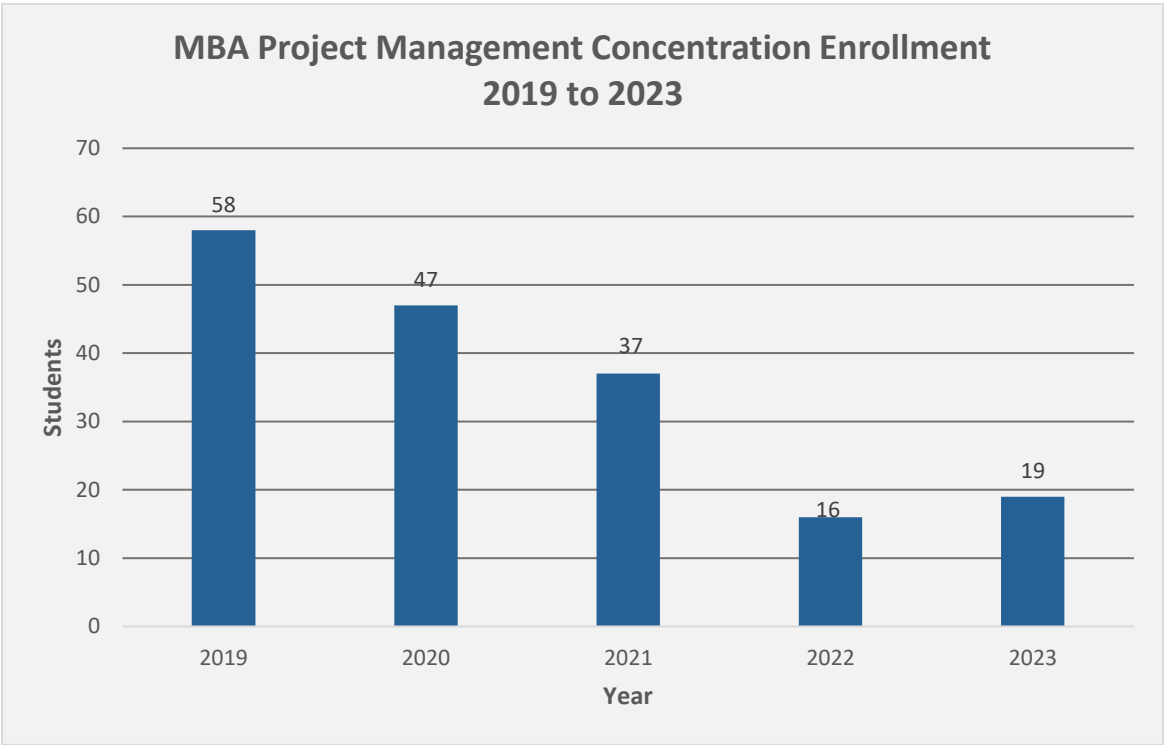

NORWICH
UNIVERSITY®

Expect Challenge. Achieve Distinction.

NORWICH UNIVERSITY
MASTER OF BUSINESS ADMINISTRATION PROGRAM
PROJECT MANAGEMENT CONCENTRATION

GAC-PMI
Public Information

MBA Project Management Concentration Enrollment